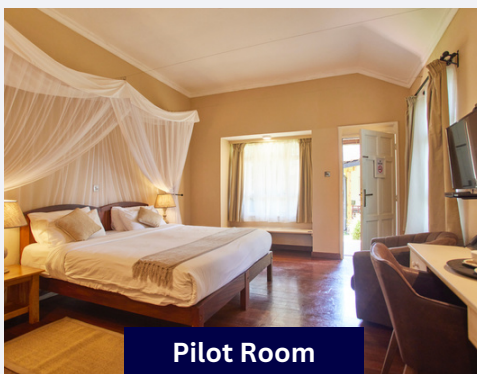

Aero Club of East Africa

2024 RESIDENT RATES

Captain Room

Single Room	KSH 15,950
Double Room	KSH 19,100
Day Room	KSH 9,350

Pilot Room

Single Room	KSH 13,800
Double Room	KSH 16,900
Day Room	KSH 8,300

Crew Room

Single Room	KSH 12,700
Double Room	KSH 14,800
Day Room	KSH 7,150

POLICIES

- All rates are on Bed & Breakfast basis
- All taxes inclusive
- All rooms are non-smoking

ROOM AMENITIES

- WiFi
- Air Conditioning
- Large desk with accessible universal power sockets
- Bottled water
- LCD Screen TV with DSTV
- Tea & Coffee making facilities
- Electronic safety deposit box