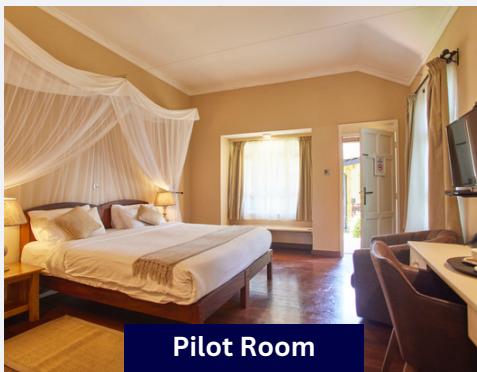

# 2024 NON-RESIDENT RATES

**Captain Room**

Single Room	\$173
Double Room	\$208
Day Room	\$102

**Pilot Room**

Single Room	\$149
Double Room	\$184
Day Room	\$90

**Crew Room**

Single Room	\$139
Double Room	\$161
Day Room	\$78

### ROOM AMENITIES

- WiFi
- Air Conditioning
- Large desk with accessible universal power sockets
- Bottled water
- LCD Screen TV with DSTV
- Tea & Coffee making facilities
- Electronic safety deposit box