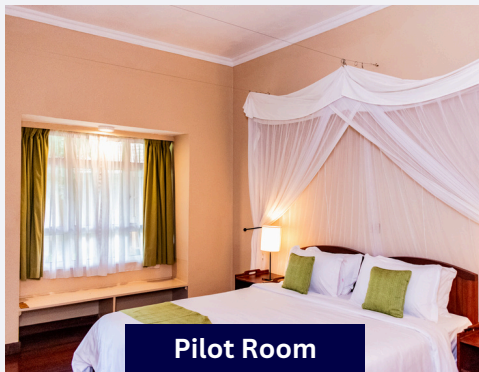

# 2025 MEMBERS' RATES

**Captain Room**

Single Room	KSH 13,000
Double Room	KSH 15,500
Day Room	KSH 7,700

**Pilot Room**

Single Room	KSH 11,200
Double Room	KSH 13,700
Day Room	KSH 6,800

**Crew Room**

Single Room	KSH 10,400
Double Room	KSH 12,100
Day Room	KSH 6,000

### ROOM AMENITIES

- WiFi
- Air Conditioning
- Large desk with accessible universal power sockets
- Bottled water
- LCD Screen TV with DSTV
- Tea & Coffee making facilities
- Electronic safety deposit box